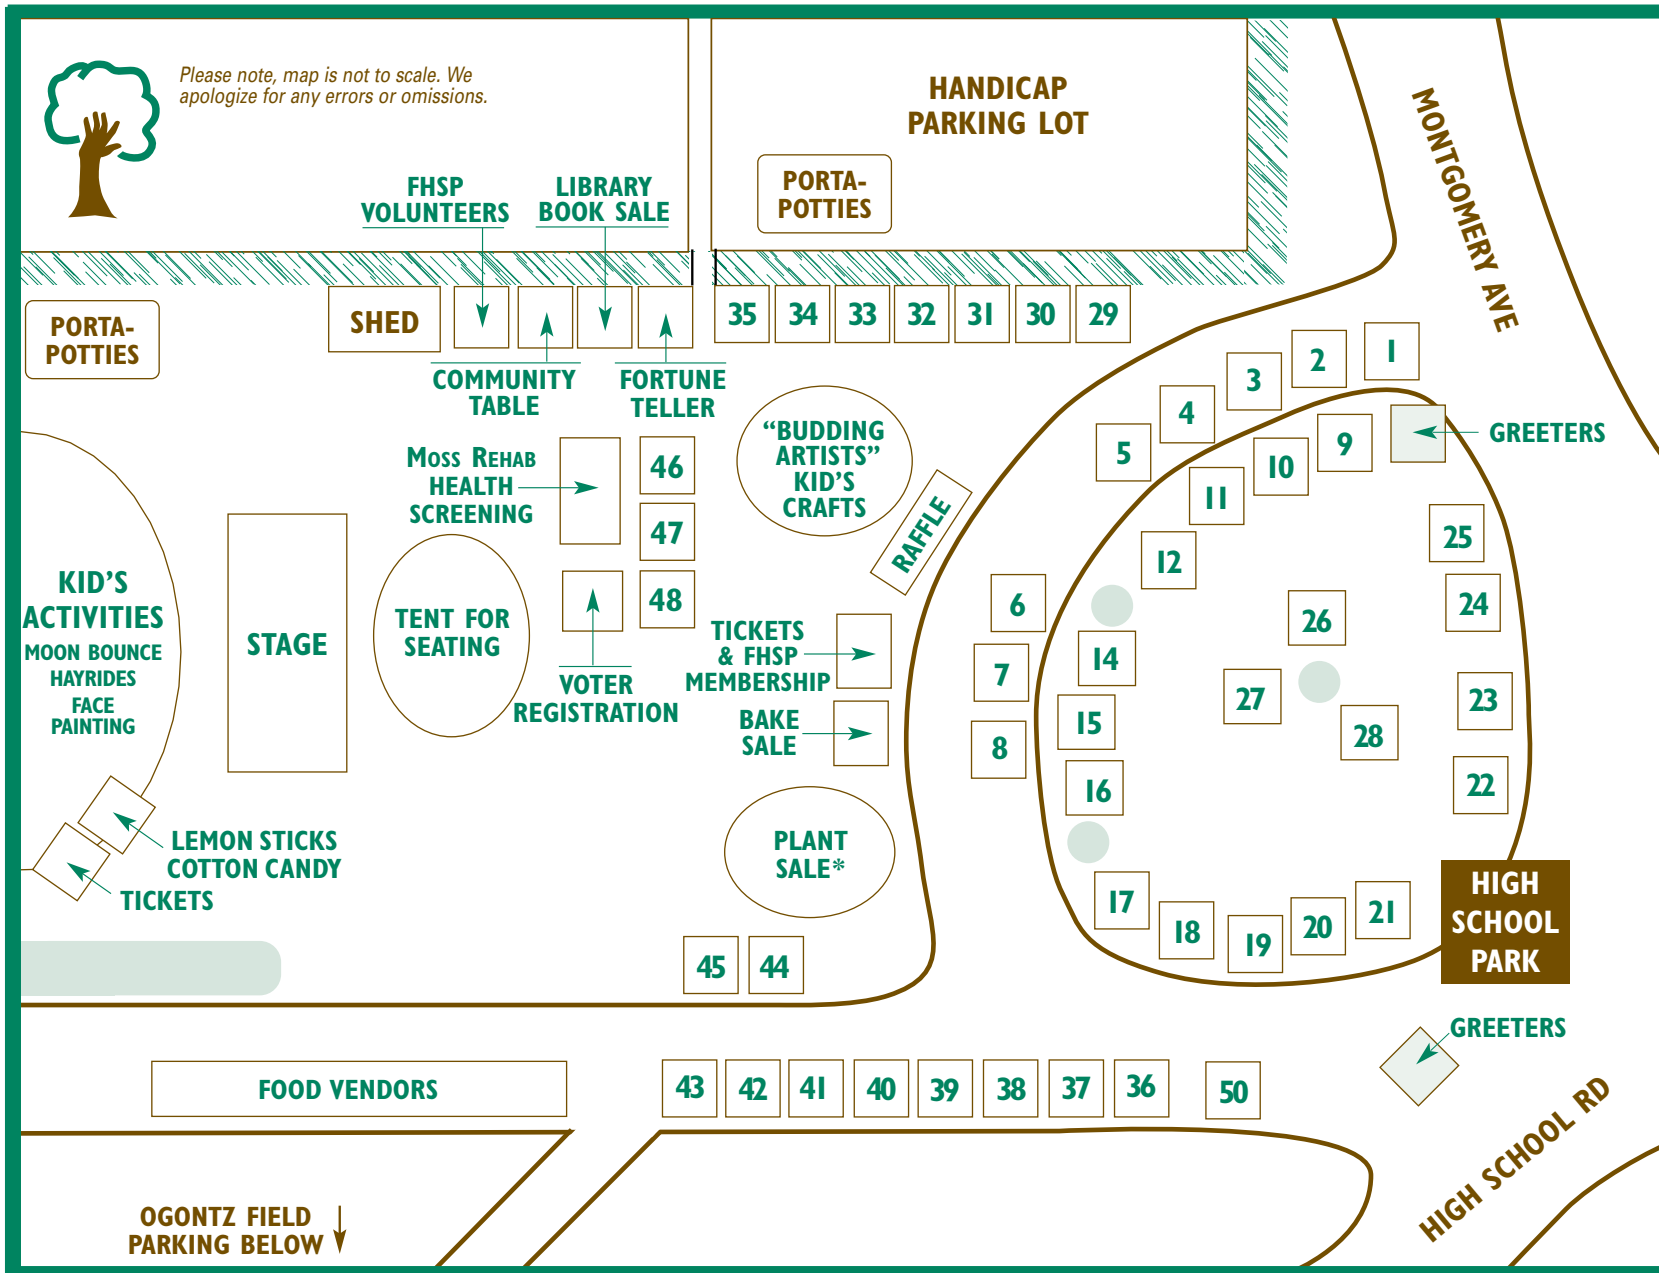

Arts in the Park

Event Map

MISSION STATEMENT

The Friends of High School Park is a non-profit volunteer organization whose mission is to create, manage and preserve a viable native ecosystem in High School Park for the enjoyment of the community, in cooperation with Cheltenham Township. We inspire the community to connect with others and the natural environment through service and learning. To find out more about FHSP or to become a member of this vital community group, visit the membership table or call 215-782-8082.

FOOD VENDORS:

FRANK'S PIZZA • LITTLE DIPPER ICE CREAM & CAFE • YOUNG ISRAEL • DWIGHT'S SOUTHERN BAR-B-QUE II • SPRINKLES ICE CREAM

*Horticulturalist from Meadowbrook Farm will advise on native plants and gardening.